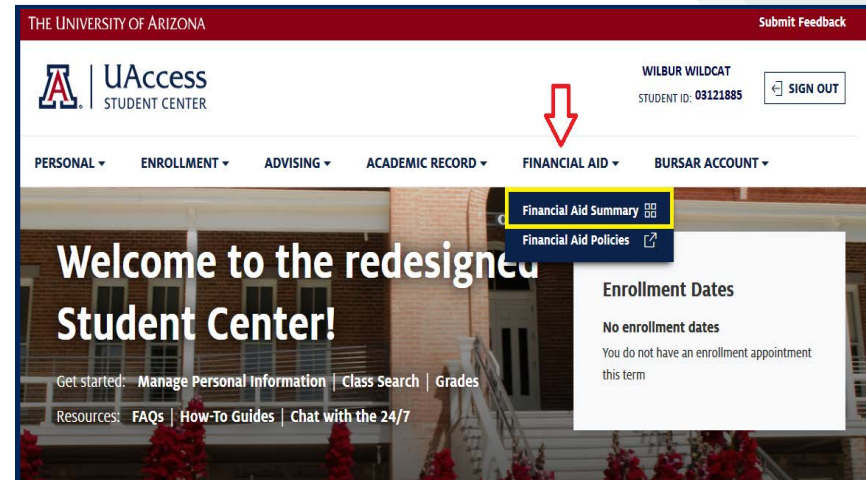

2 SELECT "FINANCIAL AID SUMMARY" FROM THE DROP-DOWN OPTIONS IN THE FINANCIAL AID MENU