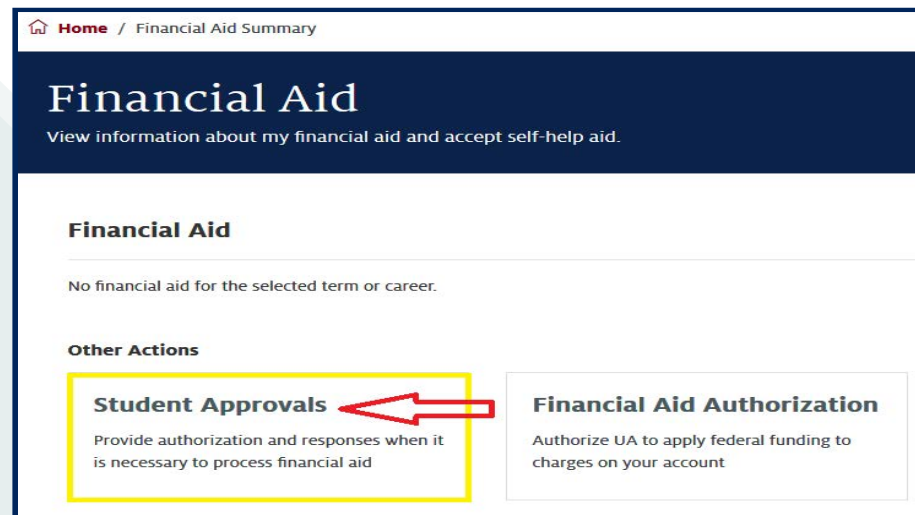

ACCESSING THE RESOURCE EVALUATION POLL

For questions regarding the Resource Evaluation Poll, contact the Office of Scholarships and Financial Aid (OSFA) at <https://financialaid.arizona.edu/contact>.

1 LOG INTO **UACCESS STUDENT CENTER** WITH YOUR UNIVERSITY OF ARIZONA NET ID AND PASSWORD.

2 SELECT "FINANCIAL AID SUMMARY" FROM THE DROP-DOWN OPTIONS IN THE FINANCIAL AID MENU

3 SELECT "STUDENT APPROVALS" UNDER THE OTHER ACTIONS SECTION

4 SELECT THE "RESOURCE EVALUATION POLL" LINK AND ANSWER THE POLL QUESTION