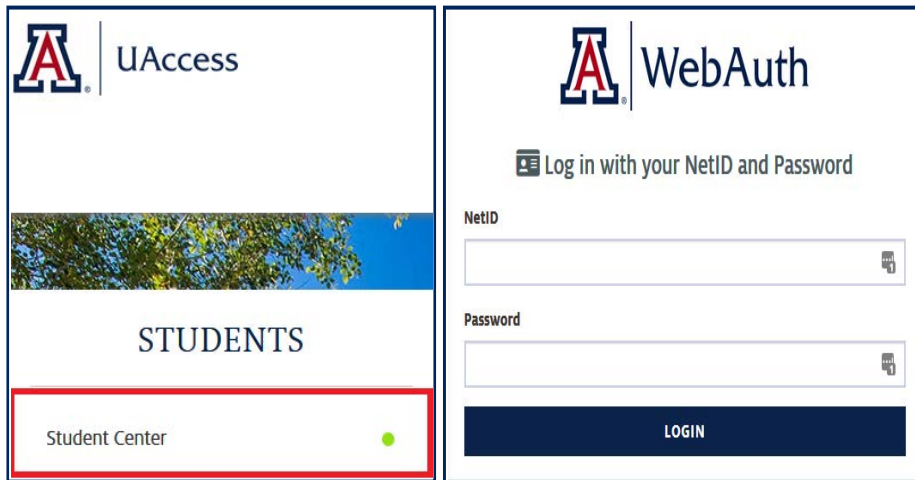

ACCESSING THE RESOURCE EVALUATION POLL

For questions regarding the Resource Evaluation Poll, contact the Office of Scholarships and Financial Aid (OSFA) at <https://financialaid.arizona.edu/contact>.

1 LOG INTO **UACCESS STUDENT CENTER** WITH YOUR UNIVERSITY OF ARIZONA NET ID AND PASSWORD.